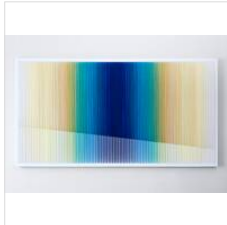

# Bumin Kim: Nocturne

Sep 9, 2023 - Oct 14, 2023 · 2606 Bataan St., Dallas, US

**BUMIN KIM**  
Landscape 23 , 2023  
Thread

36 × 68 in  
91.4 × 172.7 cm

**BUMIN KIM**  
Ballade 2, 2023  
Thread on canvas

48 × 48 in  
121.9 × 121.9 cm

**BUMIN KIM**  
Nocturne, 2023  
Thread on canvas

36 × 48 in  
91.4 × 121.9 cm

**BUMIN KIM**  
Landscape 27, 2023  
Thread on canvas

36 × 26 in  
91.4 × 66 cm

**BUMIN KIM**  
Landscape 28, 2023  
Thread on canvas